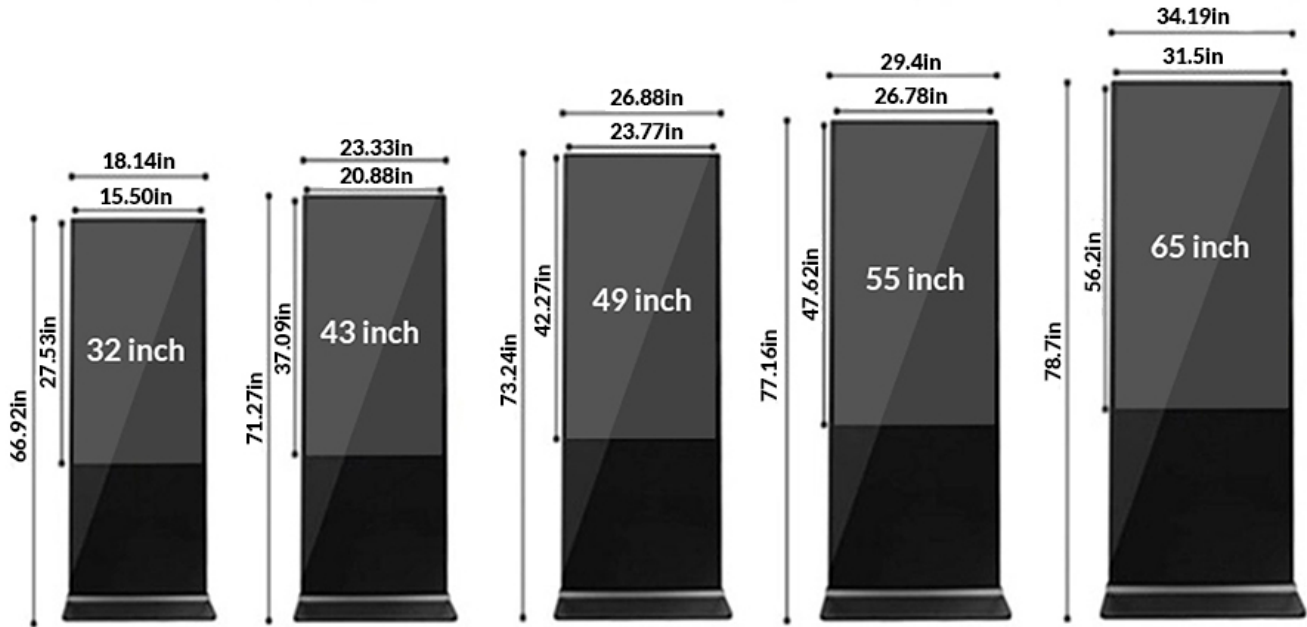

FLOOR STANDING DIGITAL LCD SIGNAGE

PRODUCT FEATURES

- Ultra slim with cold roll steel sheet shell
- Can customized built-in camera
- Supports play 24/7 operating time
- Supports USB media player or Internet connection display
- Commercial grade monitors application.
- Sizes: 32", 43", 49", 55" and 65"
- Touch Type and No Touch Options Available
- Screen Protection: 4mm toughened glass on the surface
- Color: Black with silver edges. Other colors can be customized

Exterior Size:

32"	1700x460x50mm
43"	1810x592x50mm
49"	1860x683x50mm
55"	1960x747x50mm
65"	2000x868x50mm

Display Size:

32"	699.4mm (H) x 393.85mm (V)
43"	942.2mm (H) x 530.4mm (V)
49"	1073.8mm (H) x 604mm (V)
55"	1209.8mm (H) x 680.4mm (V)
65"	1427.5mm (H) x 802.5mm (V)